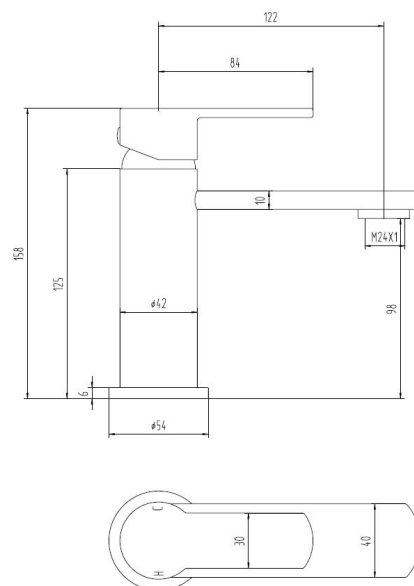

Highlife Golspie Chrome Basin Mixer 17613

FEATURES

- Single Lever handle for easy control of desired water flow and temperature
- 40mm Ceramic cartridge for long lasting and smooth operation
- Push Button Waste Fittings Included
- Supplied with fixing kit and 2x M10 flexi tails
- Suitable for 1 tap hole deck mount
- UK Standard fitting - 1/2" BSP

TECHNICAL DRAWING

COLOUR/FINISH

Chrome

SPECIFICATIONS

Width	50
Height	160
Depth	160
Product Range	Golspie
Material	Brass

FLOW RATES

Pressure (Bar)	0.5	1.0	2.0	3.0	4.0	5.0
Flow (L/Min)	-	-	-	-	-	-